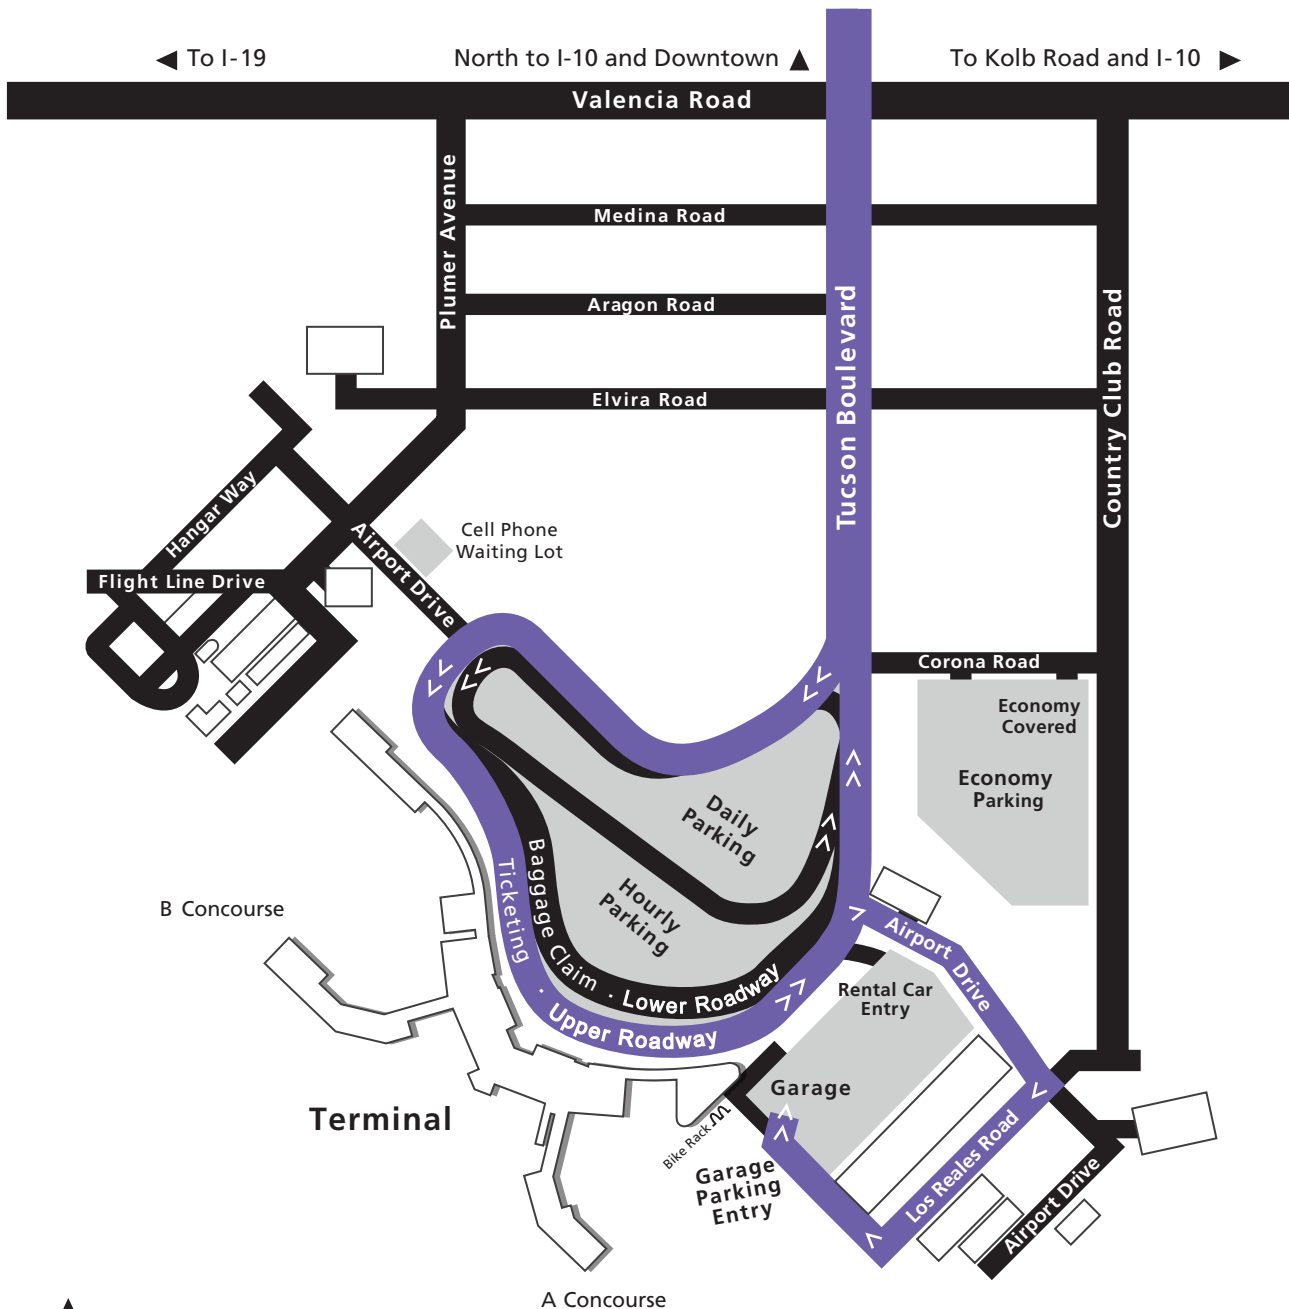

# Tucson International Airport Parking

**Hourly:** \$1/ 1/2 hr.; \$12/day.

**Daily:** \$1/ 1/2 hr. for the first hour then \$1.50 per hour; \$9/day.

**Economy Lot:** \$4/day.  
(Located at Tucson Blvd. and Corona.)

**Economy Covered:** \$6/day.  
*Shuttles operate continuously, 24 hours a day, and are accessible to persons with disabilities.*

**Garage:** \$3/hr.; \$11/day.

**Cell Phone Waiting Lot:** FREE for those waiting in their vehicles to pick up arriving passengers.

**All lots accept American Express, MasterCard and Visa.**  
*Parking lots operated by Tucson Airport Authority.*

Automated pay parking stations located outside the TIA terminal baggage claim, and near the elevators inside the parking garage. The machines accept credit and debit cards and are designed to facilitate faster exits from the TIA parking lots.